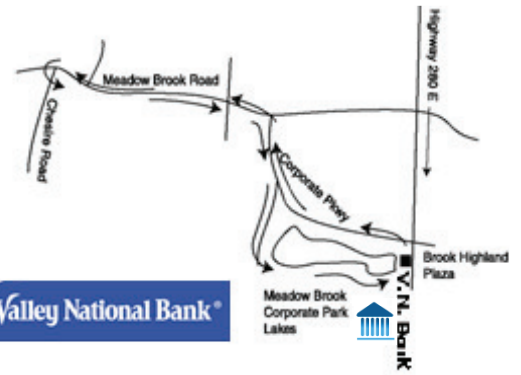

The JESUS Video Project of Alabama, Inc.

- Distributed over 1.85 million JESUS videos
- JESUS available in over 1,440 languages
- Email: JVPOA@juno.com

THANKS TO OUR SPONSORS: